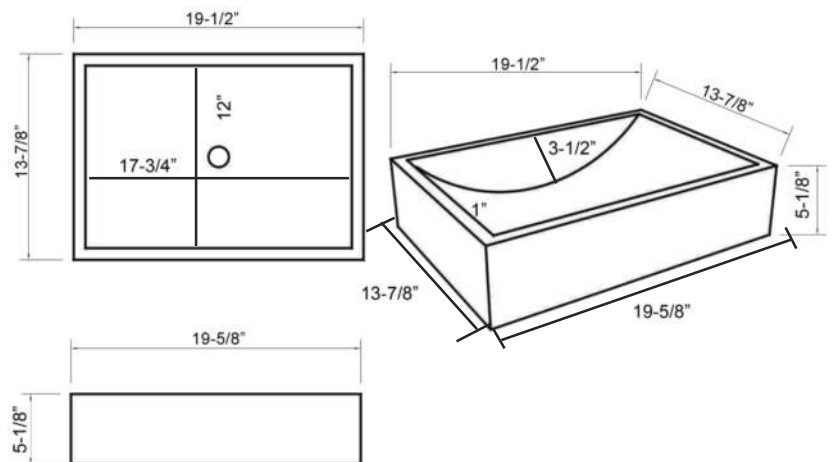

Dimensions of fixture are nominal and may vary slightly. Dimensions and specifications subject to change without notice.