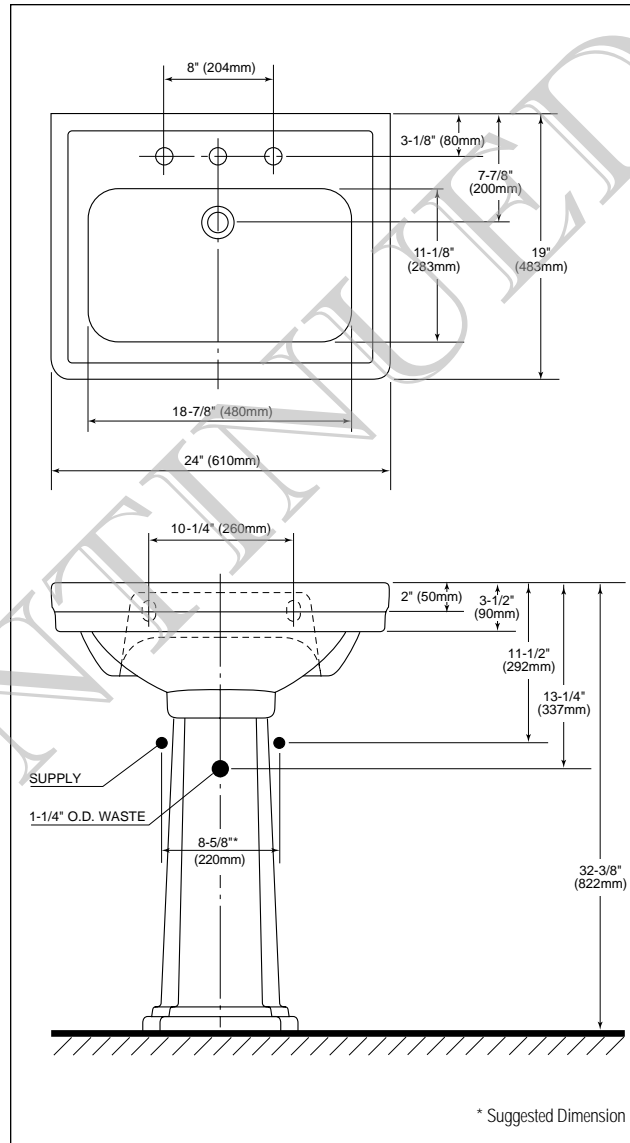

LPT532

Promenade Pedestal Lavatory

DESIGN

Petite pedestal lavatory with traditional design. Promenade pedestal lavatories are designed to match the Promenade Design Suite. Durable vitreous china offers years of quality use.

SPECIFICATIONS

Waste: 1-1/4" O.D.
Size: 24"W x 19"D
Basin: 18-7/8" x 11-1/8"
Height: Floor to Rim 32-3/8"
Warranty: Five Year Limited Warranty
Material: Vitreous China

Shipping Weight: **LT532 / LT532.4 / LT532.8**
40 lbs.
PT530
27 lbs.

Shipping Dimensions: **LT532 / LT532.4 / LT532.8**
24-3/4"L x 26-7/8"W x 12-3/8"H
PT530
25-5/8"L x 14-1/8"W x 13-5/8"H

Fixture dimensions meet ANSI/ASME standard A112.19.2M and CAN/CSA B 45 requirements.

Listing / Approvals: IAPMO/UPC, CSA, City of Los Angeles, State of Massachusetts and others.

These dimensions and specifications are subject to change without notice.

LPT532.8 - Promenade Pedestal Lavatory