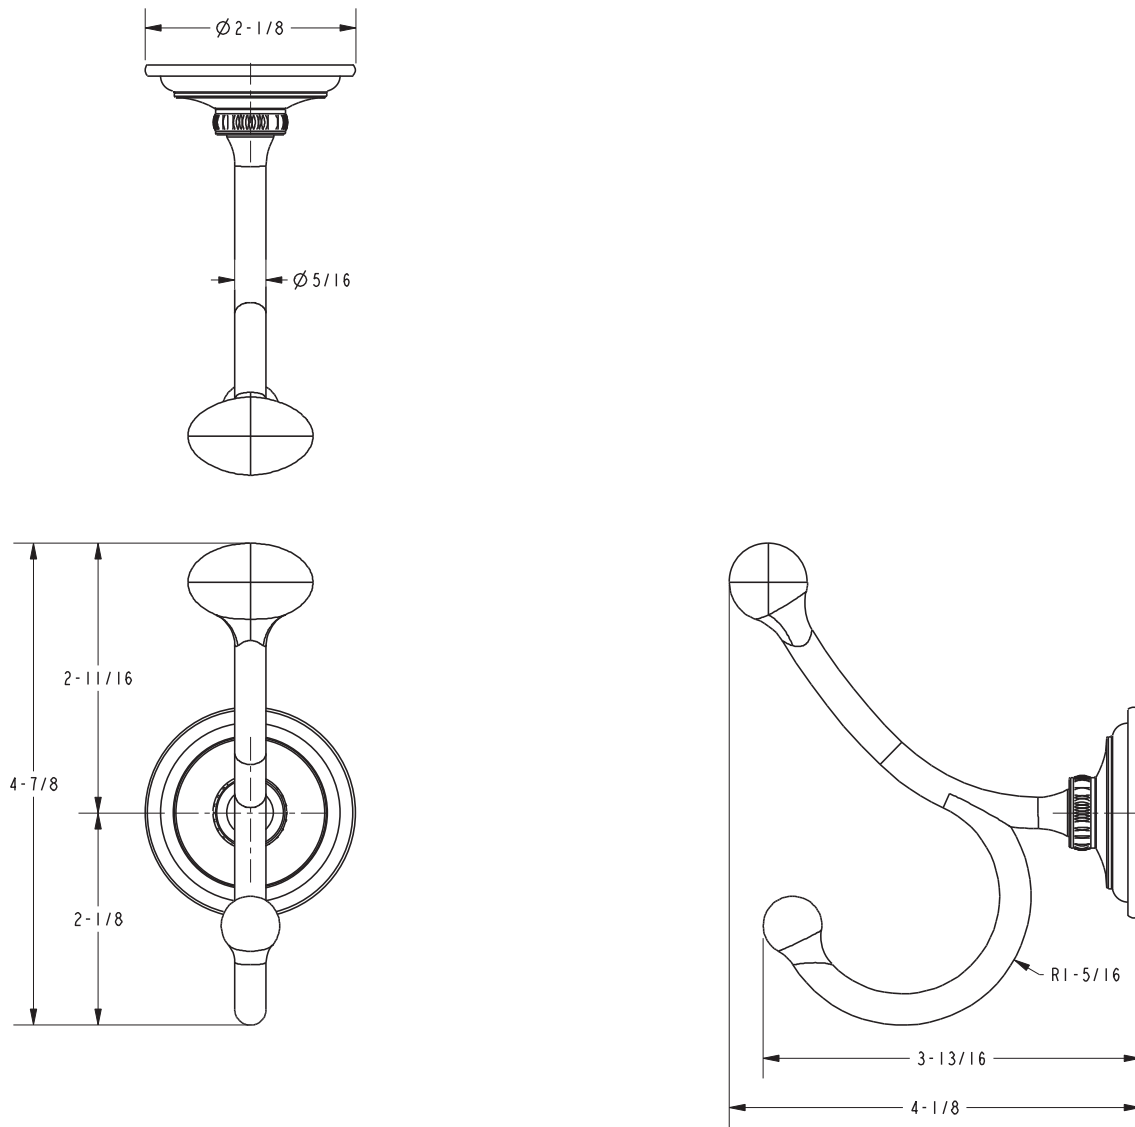

Robe Hook
1600-1660

Features

- Solid brass construction
- Complements Miro product series

Codes / Standards Compliance

Meets or exceeds the following at date of manufacture:

- All applicable US Federal and State material regulations

Model	Description	Colors Finishes				
1600-1660	Double Robe Hook	<input type="checkbox"/> 10B	<input type="checkbox"/> 15	<input type="checkbox"/> 15S	<input type="checkbox"/> 26	<input type="checkbox"/> Other

Product Specification Add "Color / Finish" suffix to Model number, below.

The Double Robe Hook shall be made of solid brass construction. Double Robe Hook shall complement Newport Brass Miro product series. Double Robe Hook shall be Newport Brass Model 1600-1660/_____.

1600-1660

PRODUCT DIMENSIONS *(Units are in inches)*

Miro Robe Hook 1600-1660