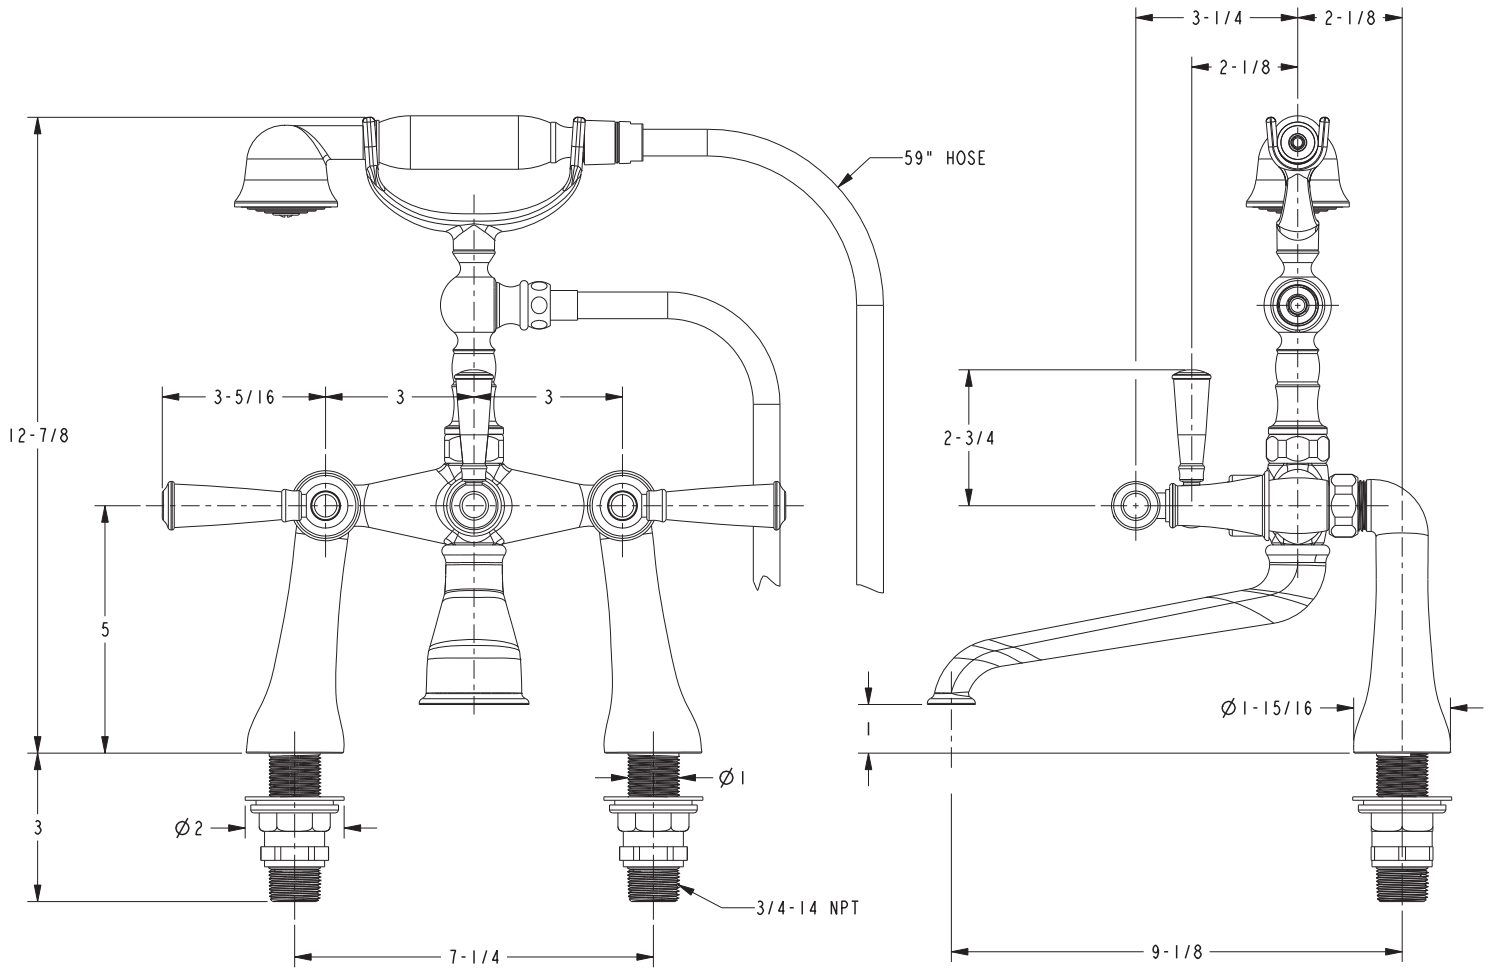

## Tub and Handshower Set 2400-4273

### Features

- Solid brass construction
- Quarter-turn washerless ceramic disc valve cartridges
- ADA compliant traditional lever handles with lever diverter
- 3/4" NPT hot and cold inlet fittings
- 9-1/8" (23.2 cm) tub spout reach from inlet fittings (c-c)
- 2" (5.1 cm) handshower diameter
- 1.8 gallons (6.7 liters) per minute handshower maximum flow rate
- For deck-mounted configurations

### Product Specification Add "Color / Finish" suffix to Model number, below.

The Exposed Tub and Handshower Set shall be made of solid brass construction and incorporate quarter-turn washerless ceramic disc valve cartridges. Exposed Tub and Handshower Set shall incorporate a lever diverter and ADA complaint lever handles. Product shall be designed for deck-mounted configurations. Product shall have a 9-1/8" (23.2 cm) tub spout reach (c-c) and 3/4" NPT deck-mounted hot/cold inlet fittings. Product shall feature a solid brass handshower having a diameter of 2" (5.1 cm) and a 1.8 gallons (6.7 liters) per minute maximum flow rate. Exposed Tub and Handshower Set shall be Newport Brass Model 2400-4273/\_\_\_\_\_.

# 2400-4273

PRODUCT DIMENSIONS (Units are in inches)

Aylesbury Tub and Handshower Set  
**2400-4273**

**NEWPORT BRASS**  
Flawless Beauty. From Faucet to Finish.™