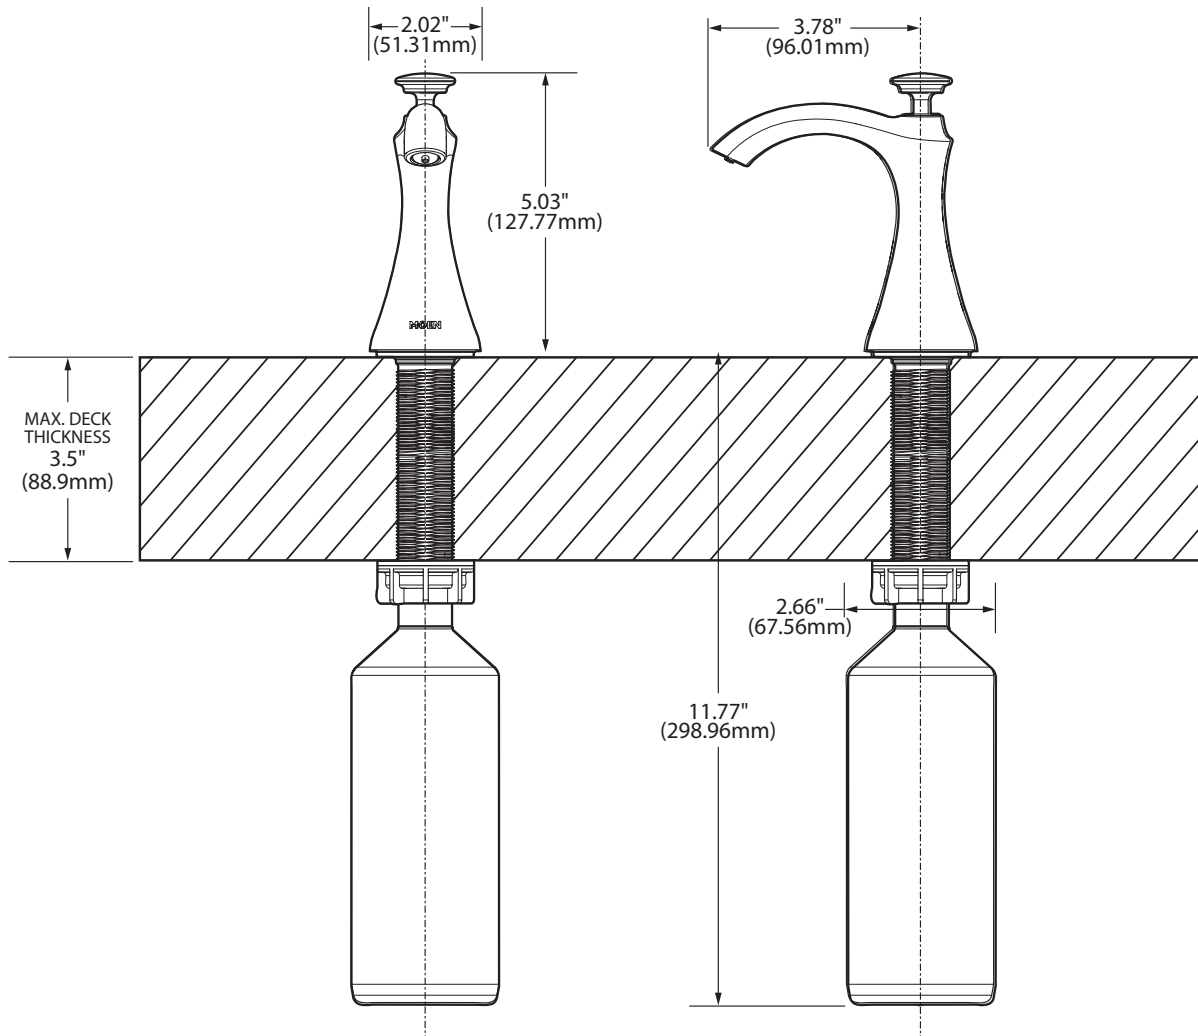

**TRANSITIONAL
SOAP/LOTION DISPENSER**

Model: S3946 series

NOTE: DESIGNED TO BE INSTALLED THROUGH 1 HOLE 1-1/8" DIAMETER

CRITICAL DIMENSIONS (DO NOT SCALE)