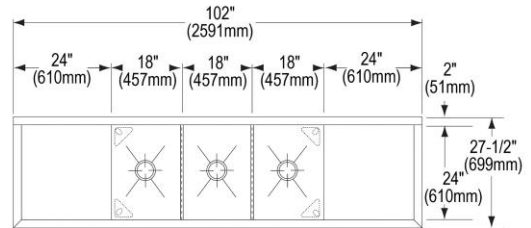

Quality Grade Plumbing Products. Since 1933 we have become the industry standard for designing and producing quality grade plumbing products and fixtures. Our role as an industry leader remains unsurpassed.

Product Compliance: ASME A112.19.3/CSA B45.4

[Clean and Care Manual (PDF)](#)
[Warranty (PDF)](#)