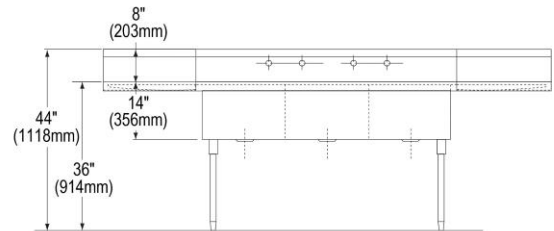

Quality Grade Plumbing Products. Since 1933 we have become the industry standard for designing and producing quality grade plumbing products and fixtures. Our role as an industry leader remains unsurpassed.

Product Compliance: ASME A112.19.3/CSA B45.4

[Clean and Care Manual (PDF)](#)
[Warranty (PDF)](#)