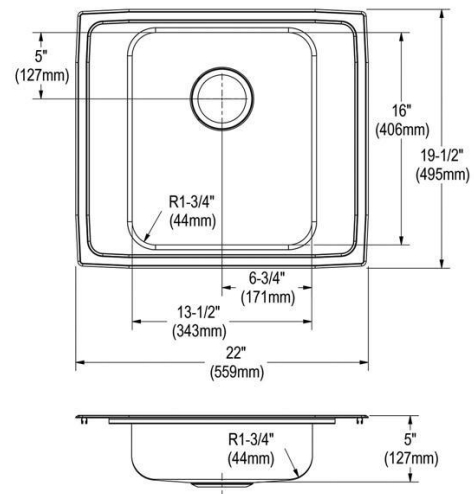

Included with Product: overflow

Quality Grade Plumbing Products. Since 1933 we have become the industry standard for designing and producing quality grade plumbing products and fixtures. Our role as an industry leader remains unsurpassed.

Product Compliance: ADA & ICC A117.1
ASME A112.19.3/CSA B45.4

Complies with ADA & ICC A117.1 accessibility requirements when installed according to the requirements outlined in these standards.

[Clean and Care Manual (PDF)](#)
[Installation Instructions (PDF) - 2000000856](#)
[Warranty (PDF)](#)