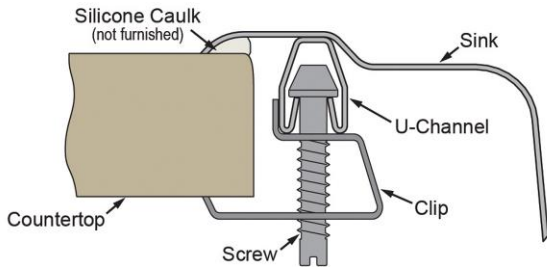

SPECIFICATIONS

PRODUCT SPECIFICATIONS

Just Mfg Stainless Steel 25" x 17" x 5" LM-Hole Single Bowl Drop-in Classroom ADA Sink w/Overflow. Sink is manufactured from 18 gauge 304 Stainless Steel with a Lustrous Satin finish, Rear Center drain placement, and Bottom only pads.

Installation Type:	Drop-in
Material:	304 Stainless Steel
Finish:	Lustrous Satin
Gauge:	18
Sound Deadening:	Bottom only pads
Number of Bowls:	1
Sink Dimensions:	22" x 19-1/2" x 5"
Bowl 1 Dimensions:	13-1/2" x 16" x 4-7/8"
Drain Size:	3-1/2" (89mm)
Drain Location:	Rear Center
Minimum Cabinet Size:	27"
Cutout Template #:	1000001255

Template is available for download at justmfg.com. CAD software will be required to open the template.

Cutout Dimensions for Drop-in Installation:

21-3/8" x 18-7/8" (543mm x 479mm) with 1-1/2" (38mm) corner radius

Hole Drilling Configurations:

Hole #	Description
LM	1 Faucet Hole + 1 Bubbler Hole

Installation Profile:

Included with Product: overflow

Quality Grade Plumbing Products. Since 1933 we have become the industry standard for designing and producing quality grade plumbing products and fixtures. Our role as an industry leader remains unsurpassed.