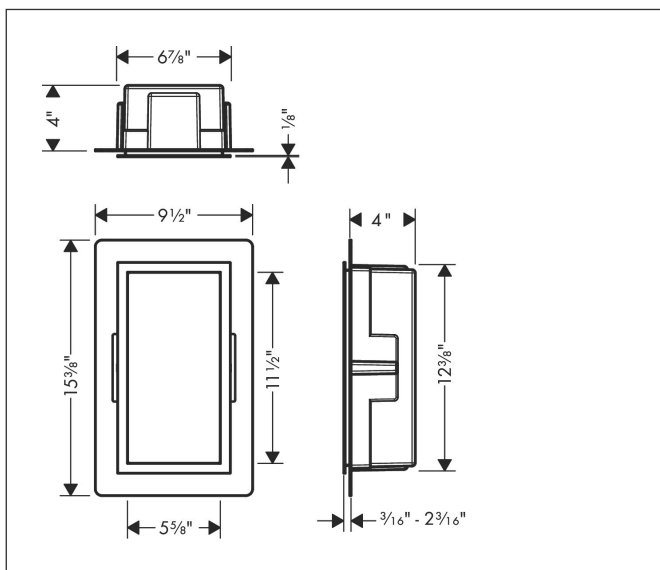

Brand: hangrohe
Art. Name: **XtraStoris Individual** Wall niche Matt Black with design frame 12"x 6"x 4"
Art. Nr.: 56095990
Surface: polished gold optic
Pos.: 1

Product Picture

Features

- Consists of: wall niche with design frame, sealing set
- Body colour: matte black
- Installation depth: 100 mm
- Where to use: new construction, renovation
- Easy to clean surface
- Suitable for use in wet areas
- Wall type: solid wall construction, drywall construction
- Material sealing set: Polystyrene (PS)
- Material wall niche: Stainless Steel 304 (1.4301)
- With 2 mm thick design frame
- Dimensions wall niche: 300 x 150 x 100 mm (HxWxD)
- Required dimensions for sealing set: 313 x 175 x 100 mm (HxWxD)

Drawing

Technology