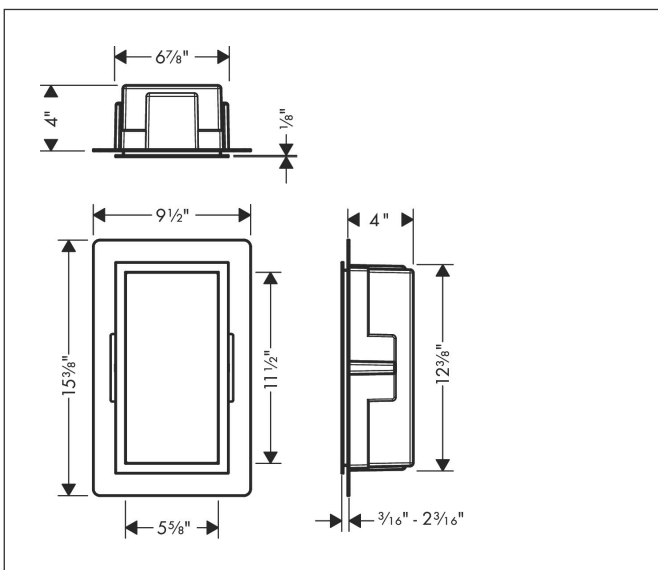

Brand: hangrohe
 Art. Name: **XtraStoris Individual** Wall niche Matt White with design frame 12"x 6"x 4"
 Art. Nr.: 56096340
 Surface: brushed black chrome
 Pos.: 1

Product Picture

Features

- Consists of: wall niche with design frame, sealing set
- Body colour: Matt White
- Installation depth: 100 mm
- Where to use: new construction, renovation
- Easy to clean surface
- Suitable for use in wet areas
- Wall type: solid wall construction, drywall construction
- Material sealing set: Polystyrene (PS)
- Material wall niche: Stainless Steel 304 (1.4301)
- With 2 mm thick design frame
- Dimensions wall niche: 300 x 150 x 100 mm (HxWxD)
- Required dimensions for sealing set: 313 x 175 x 100 mm (HxWxD)

Drawing

Technology