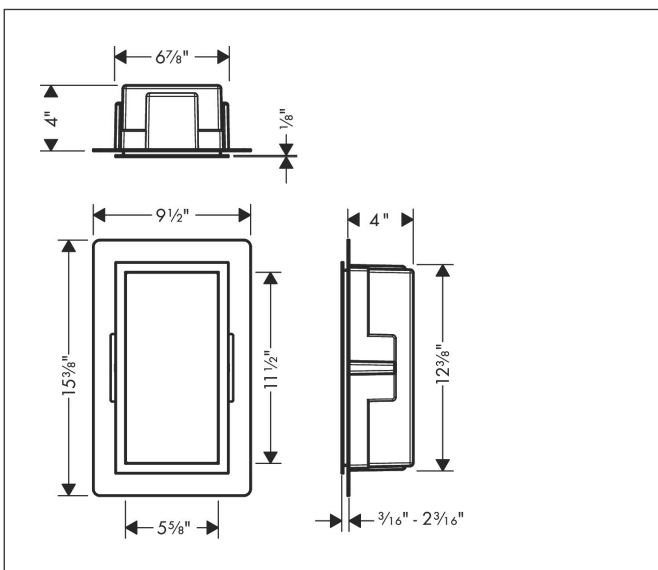

Brand hansgrohe
 Art. Name **XtraStoris Individual** Wall niche Matt White with design frame 12"x 6"x 4"
 Art. Nr. 56096800
 Surface Brushed Stainless Steel
 Pos. 1

Product Picture

Features

- Consists of: wall niche with design frame, sealing set
- Body colour: Matt White
- Installation depth: 100 mm
- Where to use: new construction, renovation
- Easy to clean surface
- Suitable for use in wet areas
- Wall type: solid wall construction, drywall construction
- Material sealing set: Polystyrene (PS)
- Material wall niche: Stainless Steel 304 (1.4301)
- With 2 mm thick design frame
- Dimensions wall niche: 300 x 150 x 100 mm (HxWxD)
- Required dimensions for sealing set: 313 x 175 x 100 mm (HxWxD)

Drawing

Technology