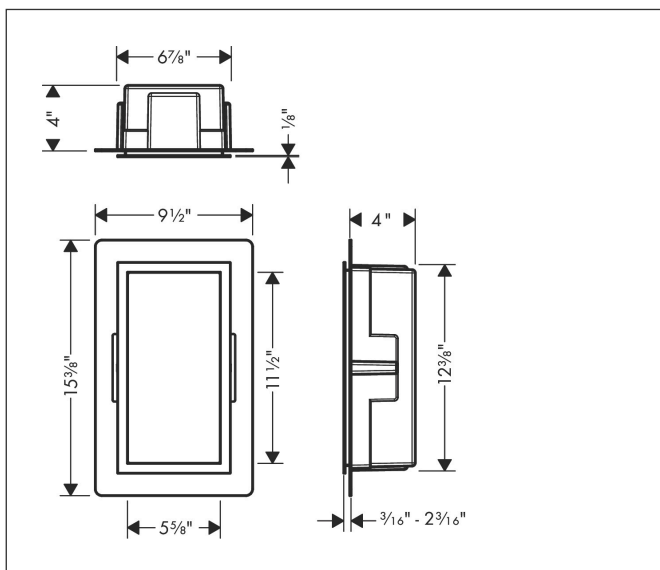

Brand hansgrohe
 Art. Name **XtraStoris Individual** Wall niche Brushed Stainless Steel with design frame 12"x 6"x 4"
 Art. Nr. 56094340
 Surface brushed black chrome
 Pos. 1

Product Picture

Features

- Consists of: wall niche with design frame, sealing set
- Body colour: Brushed Stainless Steel
- Installation depth: 100 mm
- Where to use: new construction, renovation
- Easy to clean surface
- Suitable for use in wet areas
- Wall type: solid wall construction, drywall construction
- Material sealing set: Polystyrene (PS)
- Material wall niche: Stainless Steel 304 (1.4301)
- Dimensions wall niche: 300 x 150 x 100 mm (HxWxD)
- Required dimensions for sealing set: 313 x 175 x 100 mm (HxWxD)

Drawing

Technology