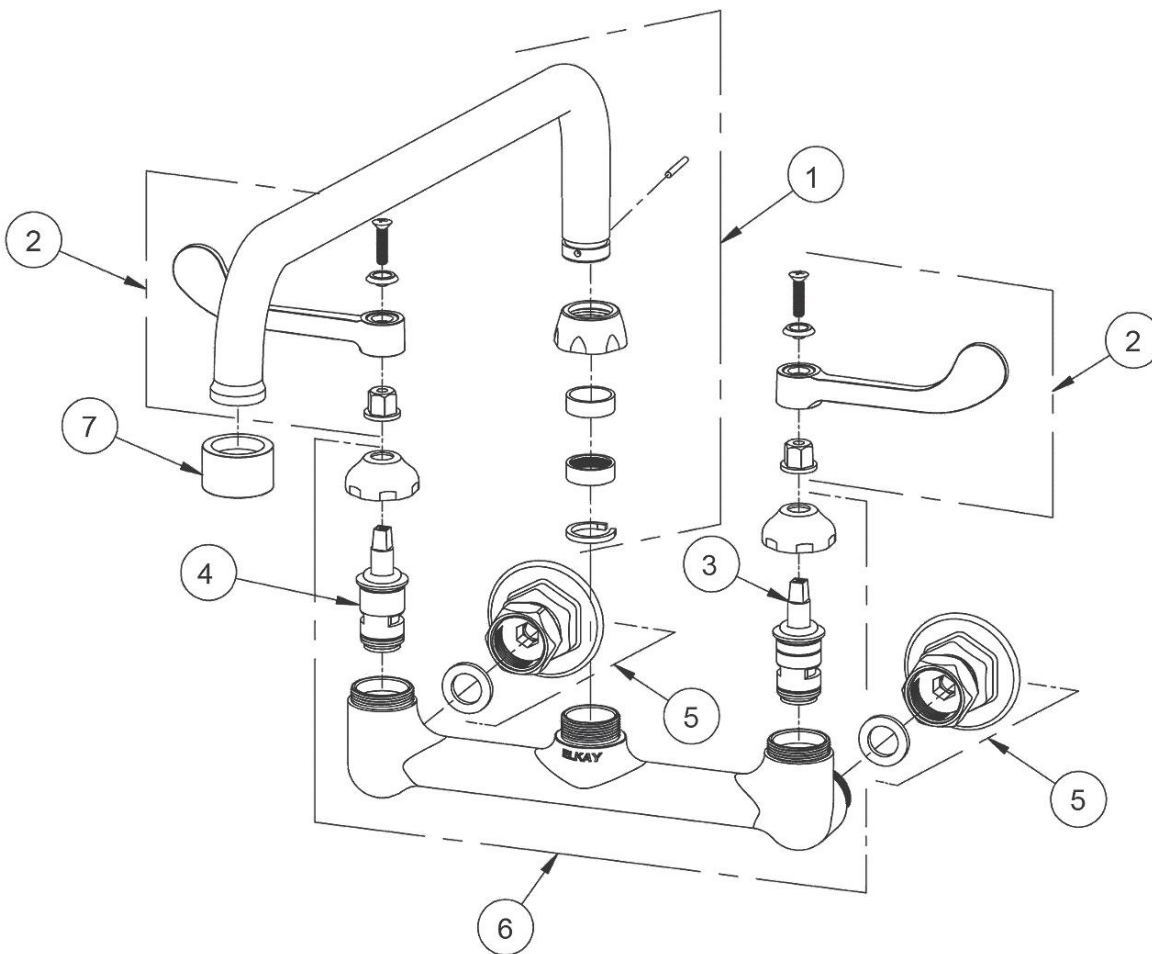

PRODUCT SPECIFICATIONS

Elkay Foodservice 8" Centerset Wall Mount Faucet with 14" Arc Tube Spout 2" Lever Handles 1/2 Offset Inlets+Stop. Faucet has a flow rate of 1.5 GPM, and , with a Quarter Turn Ceramic Disc valve. Faucet requires 2 faucet holes.

Mounting Type:	Wall Mount
Special Features:	Low Flow Solid Brass Construction 1/2" adjustable inlets with integral stops
Finish:	Chrome (CR)
Handle Type:	2" Lever Handle
Deck Clearance:	6-3/8"
Spout Reach:	14"
Spout Height:	5-7/16"
Hole Drillings:	2
Valve Type:	Quarter Turn Ceramic Disc
Valve Connection:	ShutOff Valve 1/2" NPT FM Inlt
Flow Rate:	1.5 GPM
Faucet Hole Spread:	8
Spout Type:	Arc Tube

Product Compliance: ADA & ICC A117.1
ASME A112.18.1/CSA B125.1
NSF 61
NSF 372 (lead free)

Complies with ADA & ICC A117.1 accessibility requirements when installed according to the requirements outlined in these standards.

ITEM	IND. PART	DESCRIPTION
1	45963C	Spout
2	45918C	Handle, 2"
3	45923C	Right Cold Cartridge
4	45924C	Left Hot Cartridge
5	A55413	1/2" Adjustable Inlet
6	45912C	Body
7	LK734	2.2 GPM VR Aerator

In keeping with our policy of continuing product improvement, Elkay reserves the right to change product specifications without notice. Please visit elkay.com for the most current version of Elkay product specification sheets. This specification describes an Elkay product with design, quality, and functional benefits to the user. When making a comparison of other producers' offerings, be certain these features are not overlooked.