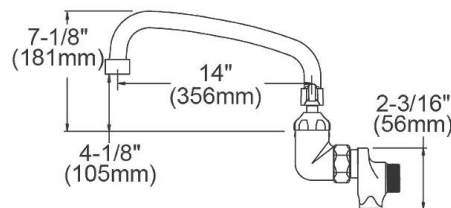

PART: _____ QTY: _____

PROJECT: _____

CONTACT: _____

DATE: _____

NOTES: _____

APPROVAL: _____

In keeping with our policy of continuing product improvement, Elkay reserves the right to change product specifications without notice. Please visit elkay.com for the most current version of Elkay product specification sheets. This specification describes an Elkay product with design, quality, and functional benefits to the user. When making a comparison of other producers' offerings, be certain these features are not overlooked.