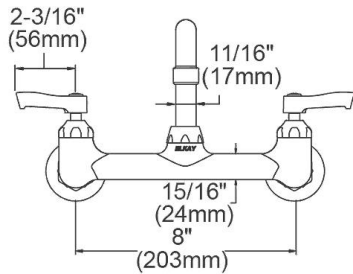

PART: _____ QTY: _____

PROJECT: _____

CONTACT: _____

DATE: _____

NOTES: _____

APPROVAL: _____

In keeping with our policy of continuing product improvement, Elkay reserves the right to change product specifications without notice. Please visit elkay.com for the most current version of Elkay product specification sheets. This specification describes an Elkay product with design, quality, and functional benefits to the user. When making a comparison of other producers' offerings, be certain these features are not overlooked.