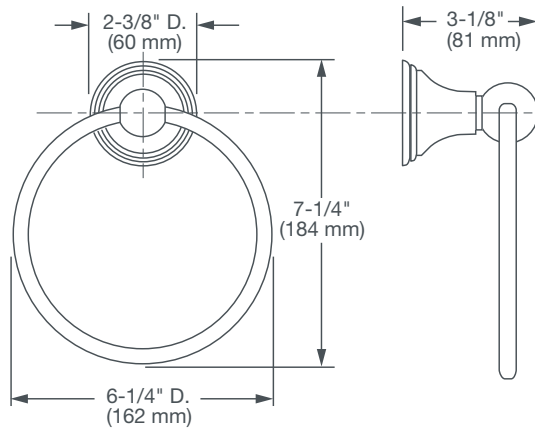

ASHBEE™

TOWEL RING

- Solid brass construction
- Concealed mounting
- Includes assembly hardware

AVAILABLE FINISHES

Polished Chrome
 Brushed Nickel
 Platinum Nickel

FINISH CODE

100
 144
 150

DESCRIPTION

Towel Ring

PRODUCT NUMBER

D35101190.XXX

IMPORTANT: These measurements are subject to change or cancellation. No responsibility is assumed for use of superseded or voided pages.