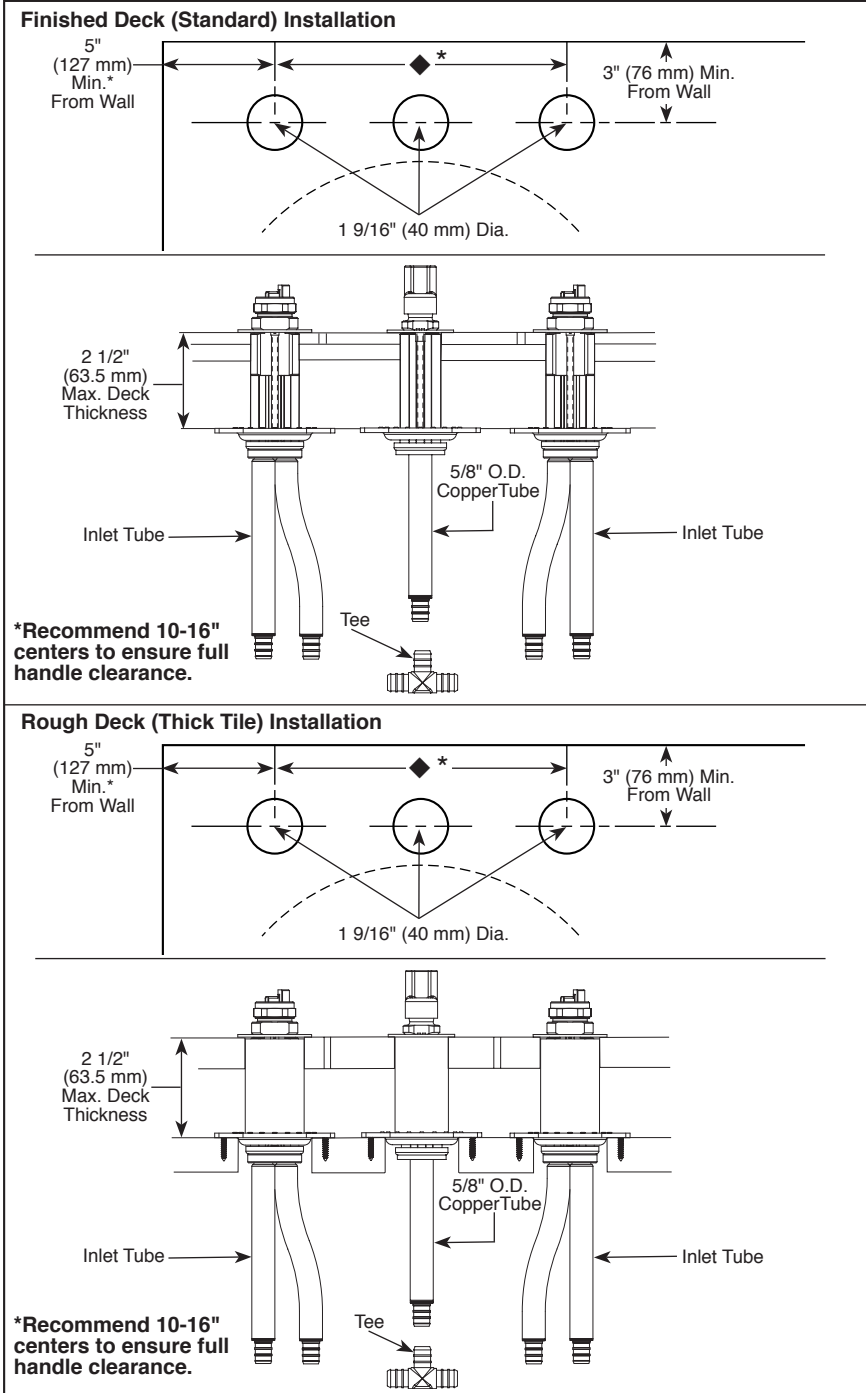

ROUGH-IN KIT, PEX

Submitted Model No.: _____

Specific Features: _____

- Two Handle Roman Tub Rough-In Kit
- Flexible Deck or Ledge Mount
- Adjustable Rough-In for Thin or Thick Deck Installations
- Installed Before Mud and tile Applied in Thick Deck Situation
- Three Hole Installation
- PEX Tubing Installation Allows Flexible Handle Spacing
- Temperature and Volume Controlled with Handles
- Trim Kit Must Also be Ordered to Complete Installation

STANDARD SPECIFICATIONS

- Washerless
- Three hole installation
- R2707-MF uses PEX cold expansion type connections
- R2707-PX uses PEX crimp ring type connections
- Recommended minimum handle spacing is 10" (254 mm)
- Recommended maximum handle spacing is 16" (406 mm)
- 5/8" O.D. copper supply inlet and outlet tubes with integrated PEX fittings
- Flexible deck or ledge mount installation
- Solid fabricated brass end valves and spout body
- Control mechanism shall be of the rotating cylinder type with stainless steel plate and 180° rotation, with replaceable seats operating in stainless steel lined sockets
- Hot and cold stems are interchangeable
- Temperature and volume controlled with handles
- All operating parts shall be replaceable from the top
- ◆ **NOTE: Trim kit must also be ordered to complete installation. Refer to separate trim kit specifications to determine the best rough-in kit and handle spacing for your situation.**

COMPLIES WITH:

- ASME A112.18.1 / CSA B125.1

55 E. 111th Street, Indianapolis, Indiana 46280
 350 South Edgeware Road, St. Thomas, ON N5P 4L1
 © 2014 Masco Corporation of Indiana

Delta reserves the right (1) to make changes in specifications and materials, and (2) to change or discontinue models, both without notice or obligation. Dimensions are for reference only. See current full-line price book or www.deltafaucet.com for finish options and product availability.