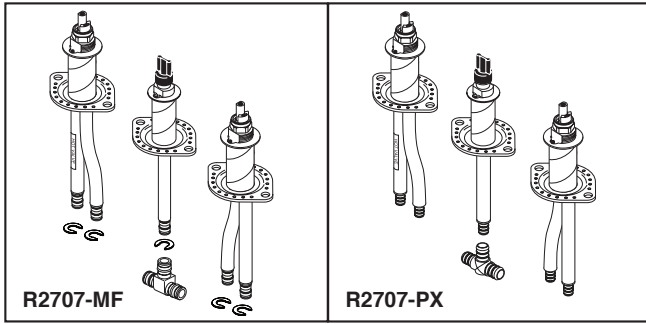

ROUGH-IN KIT, PEX

Submitted Model No.: _____

Specific Features: _____

- Two Handle Roman Tub Rough-In Kit
- Flexible Deck or Ledge Mount
- Adjustable Rough-In for Thin or Thick Deck Installations
- Installed Before Mud and tile Applied in Thick Deck Situation
- Three Hole Installation
- PEX Tubing Installation Allows Flexible Handle Spacing
- Temperature and Volume Controlled with Handles
- Trim Kit Must Also be Ordered to Complete Installation

STANDARD SPECIFICATIONS

- Washerless
- Three hole installation
- R2707-MF uses PEX cold expansion type connections
- R2707-PX uses PEX crimp ring type connections
- Recommended minimum handle spacing is 10" (254 mm)
- Recommended maximum handle spacing is 16" (406 mm)
- 5/8" O.D. copper supply inlet and outlet tubes with integrated PEX fittings
- Flexible deck or ledge mount installation
- Solid fabricated brass end valves and spout body
- Control mechanism shall be of the rotating cylinder type with stainless steel plate and 180° rotation, with replaceable seats operating in stainless steel lined sockets
- Hot and cold stems are interchangeable
- Temperature and volume controlled with handles
- All operating parts shall be replaceable from the top
- ◆ **NOTE: Trim kit must also be ordered to complete installation. Refer to separate trim kit specifications to determine the best rough-in kit and handle spacing for your situation.**

COMPLIES WITH:

- ASME A112.18.1 / CSA B125.1

55 E. 111th Street, Indianapolis, Indiana 46280
 350 South Edgeware Road, St. Thomas, ON N5P 4L1
 © 2014 Masco Corporation of Indiana

Delta reserves the right (1) to make changes in specifications and materials, and (2) to change or discontinue models, both without notice or obligation. Dimensions are for reference only. See current full-line price book or www.deltafaucet.com for finish options and product availability.