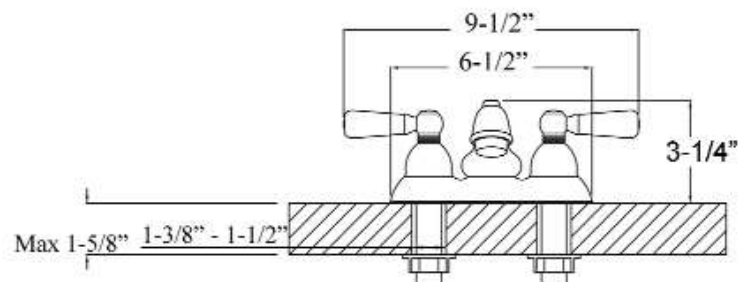

DONATA 4" CENTERSET LAVATORY FAUCET

Cat. No.
LFC204-PL

Spout Reach: 4-5/8"
Height: 3-1/4"

Features:

- ▶ Constructed of solid brass
- ▶ Hooked swivel spout
- ▶ Porcelain lever
- ▶ Compact 4" centerset design
- ▶ Drain not included
- ▶ Connection hoses not included
- ▶ Height to spout 1-5/8"
- ▶ Ceramic disc cartridges
- ▶ Length of base plate 6-1/2"
- ▶ Flow rate is 1.2 GPM at 60 psi
- ▶ cUPC/NSF/AB1953 Certified

Finishes:

- CP** Polished Chrome
- BN** Brushed Nickel
- ORB** Oil Rubbed Bronze

Dimensions of fixture are nominal and may vary. Dimensions and specifications subject to change without notice.