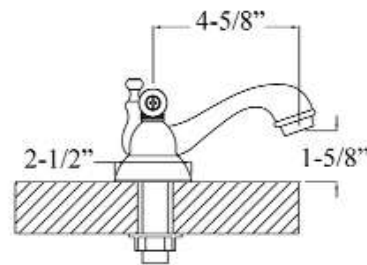

DONATA 4" CENTERSET LAVATORY FAUCET

Cat. No.
LFC204-PL

Spout Reach: 4-5/8"
Height: 3-1/4"

Features:

- ▶ Constructed of solid brass
- ▶ Hooked swivel spout
- ▶ Porcelain lever
- ▶ Compact 4" centerset design
- ▶ Drain not included
- ▶ Connection hoses not included
- ▶ Height to spout 1-5/8"
- ▶ Ceramic disc cartridges
- ▶ Length of base plate 6-1/2"
- ▶ Flow rate is 1.2 GPM at 60 psi
- ▶ cUPC/NSF/AB1953 Certified

Finishes:

- CP** Polished Chrome
- BN** Brushed Nickel
- ORB** Oil Rubbed Bronze

Dimensions of fixture are nominal and may vary. Dimensions and specifications subject to change without notice.