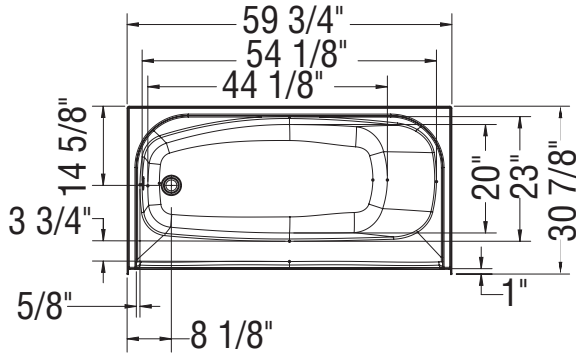

NO SYSTEM

WHIRLPOOL

NOT ABOVE-THE-FLOOR

ABOVE-THE-FLOOR

- (▲): Indicates Whirlpool jets positioning
- (△): Indicates suction positioning

All dimensions are approximate. Structure measurements must be verified against the unit to ensure proper fit.